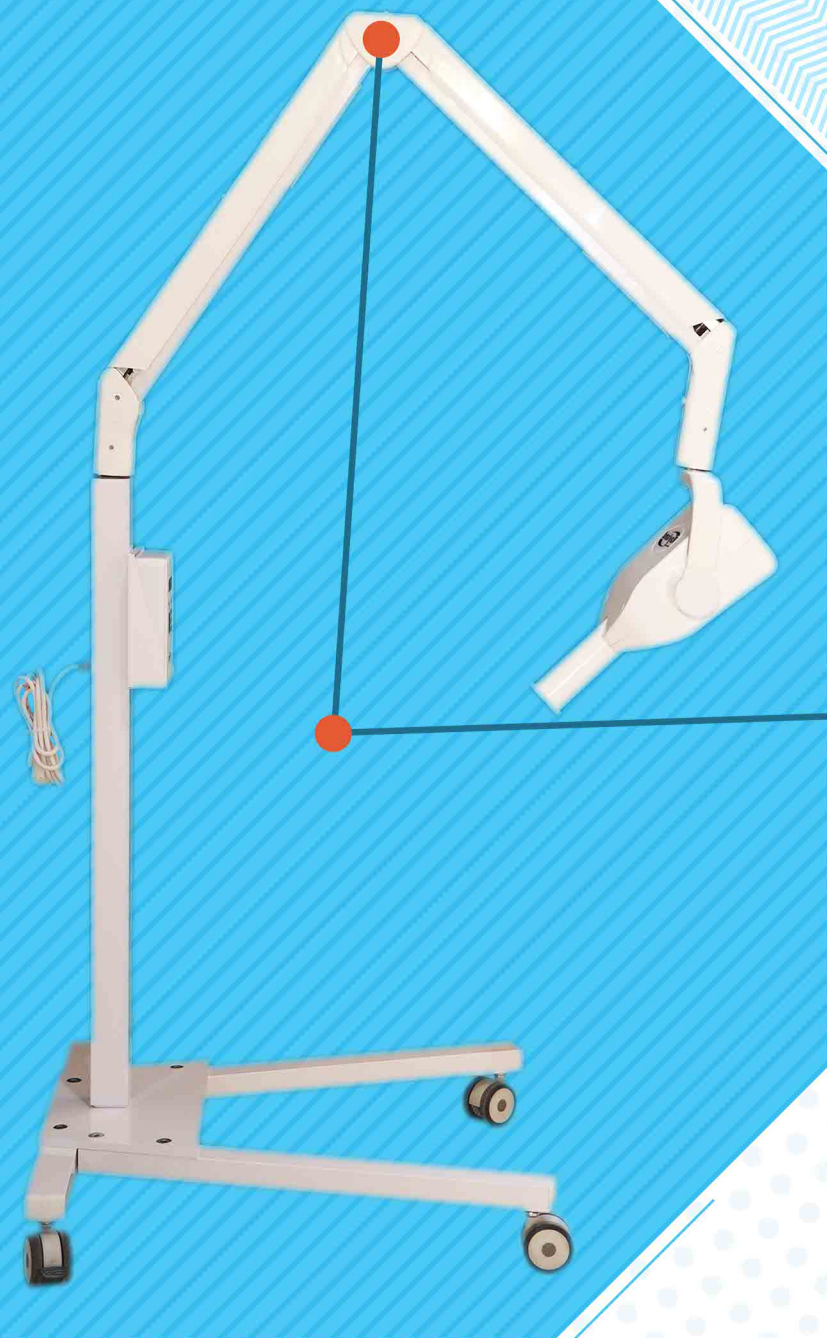

### Graphy head

- Excellent image resolution
- Useability whit RVG , film and phosphor plate
- Tube current : 8 mA
- Focal spot : 0.8 mm
- Input current : 5A
- Tube voltage : 70 kv AC
- Focal Skin Distance 21 cm
- Leaded body
- Ergonomic design
- User friendly

### Remote control

Startable with remote control

Macanteb.ir

## Graphy Arm

Full extension arm with high flexibility  
Simultaneous use of standing and portable mode